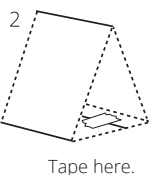

Use something to weigh down tent.

Tape here.

Cut along dashed line.
Fold along solid lines.

Print out sheet on 8.5"x11" paper.

Use something to weigh down tent.

Tape here.

Print out sheet on 8.5"x11" paper.

Cut along dashed line.
Fold along solid lines.

2 PACKAGES
OF GIRL SCOUT COOKIES® FOR

2 PACKAGES
OF GIRL SCOUT COOKIES® FOR

2 PACKAGES
OF GIRL SCOUT COOKIES® FOR

2 PACKAGES
OF GIRL SCOUT COOKIES® FOR

Print out sheet on 8.5"x11" paper.

Cut along dashed line.
Fold along solid lines.

Tape here.

Use something to weigh down tent.

Print out sheet on 8.5"x11" paper.

Cut along dashed line.
Fold along solid lines.

Tape here.

Use something to weigh down tent.