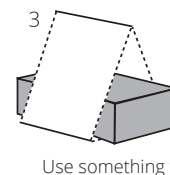

Print out sheet on 8.5"x11" paper.

\$20

4 PACKAGES
OF GIRL SCOUT COOKIES® FOR

\$20

4 PACKAGES
OF GIRL SCOUT COOKIES® FOR

4 PACKAGES
OF GIRL SCOUT COOKIES® FOR

\$20

4 PACKAGES
OF GIRL SCOUT COOKIES® FOR

\$20

Print out sheet on 8.5"x11" paper.

Cut along dashed line.
Fold along solid lines.

Tape here.

Use something to weigh down tent.

Print out sheet on 8.5"x11" paper.

Cut along dashed line.
Fold along solid lines.

Tape here.

Use something to weigh down tent.